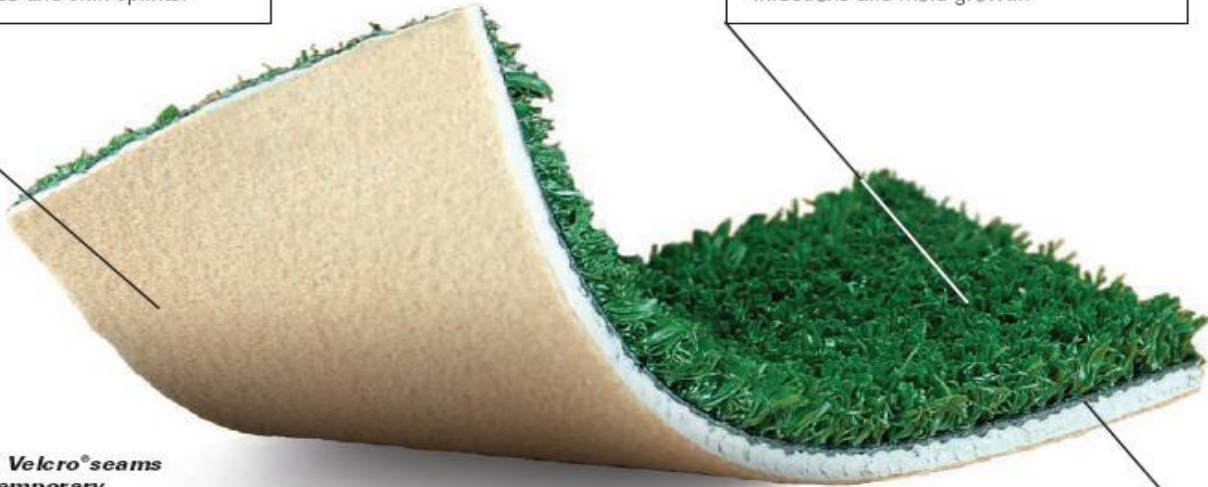

We Furnish and Install **Speed Turf** Synthetic Turf

A Specialty Non-Infill Turf Designed for Agility and Cross Training

BASE LAYER

Reinforced foam base layer offers superior shock absorption and reduces muscular fatigue and shin splints.

FIBERS

The fibers are easy to clean and disinfect, dramatically reducing the risk of staph infections and mold growth.

Available with **Velcro®** seams for portable/temporary installations.

Custom Colors Available For **PowerTurf** & **SpeedTurf**.